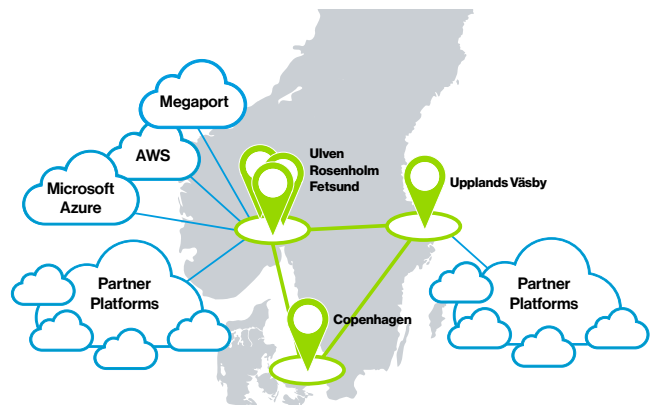

Add ons:

- DigiPlex Nordic Connect
- Connectivity to MS Azure / AWS Cloud / Megaport
- Redundant fibre
- High density solutions
- Power increase (subject to availability)
- Rack and stack, smart hands, structured cabling, etc
- Access to selection of carriers & network fabrics through a cross connect

DigiPlex Nordic Connect gives DigiPlex customers access to every carrier, content provider, cloud provider and enterprise in our ecosystem, at any of our data centres, through a direct connection (i.e. without going out on the public Internet). When using Nordic Connect for connectivity to cloud service providers the most important benefits with this solution, compared to a traditional public Internet cloud access are:

Stability: Dedicated bandwidth to give your traffic the priority it deserves

Low latency: Direct point-to-point routes without re-routes or internet bottlenecks

Security: Low risk for DDOS attacks

Compliance: Meets requirements for sensitive data governance (GDPR, NISAM, ISO 27001, ESAM, etc)

Our solution is ready to go, with quick delivery and pre-defined equipment optimized for the chosen data center.

Our cabinets are the EIA standard 19 inch server rack. The standard height is 42U but can for certain areas be replaced with 45/47/48U cabinets to maximize the height out of our data center space. All of our rack options come standard with two vertical cable management bars that are the same height of the rack.

Our data centers across the Nordics are designed to be robust, scalable and adaptable. An outsourced solution with DigiPlex is flexible, enabling you to respond to changing market situations and consumer needs.

- 🏠 digiplex.com
- 📺 [digiplex studio](#)
- 🌐 [digiplex](#)
- 🐦 [@digiplex_ICT](#)
- 📘 [digiplex](#)